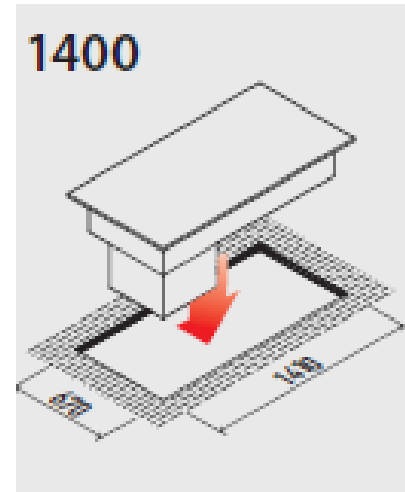

Modul dispenser pentru farfurii / plate dispenser

Mese si vetrine reci built-in / built-in cold well and display

Modul rece static / static cold well

Modul rece ventilat / ventilated cold well

PRF VT

(1000) (1400) (2000)

Modul vitrine rece self-service / self-service cold display

Modul pentru gheata / ice mobile module

Suprafete reci si/sau calde din quartz / built-in hot and cold quartz surface

Dispensere de suc si apa / juice and water dispenser