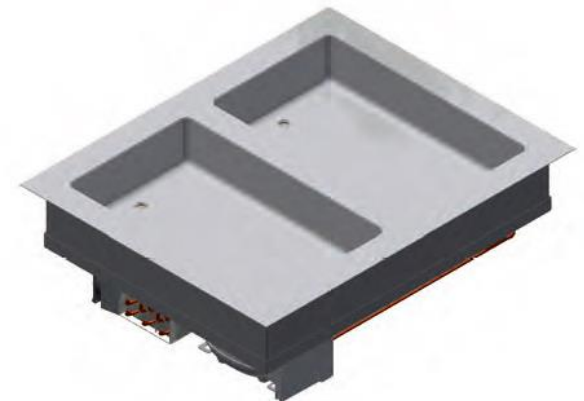

Modul dispenser pentru farfurii / plate dispenser

Mese si vetrine reci built-in / built-in cold well and display

Modul rece static / static cold well

Modul rece ventilat / ventilated cold well

PRF VT

(1000) (1400) (2000)

Modul vitrine rece self-service / self-service cold display

Modul pentru gheata / ice mobile module

Suprafete reci si/sau calde din quartz / built-in hot and cold quartz surface

Dispensere de suc si apa / juice and water dispenser

Structura noastră, AISI 304, sudura cu laser

/ laser welded structure

Blat de granit si fronturi din HPL / granite top with
HPL side