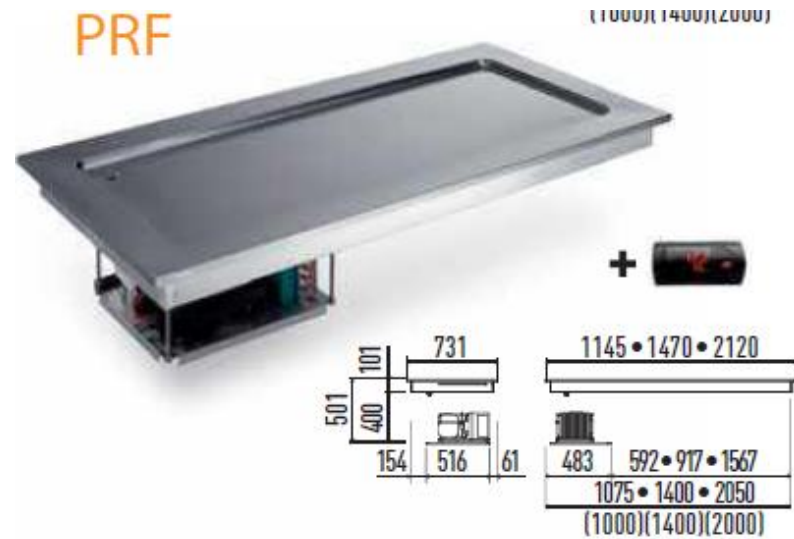

Modul inductie invizibila / invisible induction

Supiera built-in cu inductie / built-in soup kettle

Chafing-dish din portelan / porcelain chafing-dish

Plita built-in cu inductie pentru gatit /induction cooker

Modul dispenser pentru farfurii / plate dispenser

Mese si vetrine reci built-in / built-in cold well and display

Modul rece static / static cold well

Modul rece ventilat / ventilated cold well

PRF VT

(1000) (1400) (2000)

Modul vitrine rece self-service / self-service cold display

Modul pentru gheata / ice mobile module

Suprafete reci si/sau calde din quartz / built-in hot and cold quartz surface

Dispensere de suc si apa / juice and water dispenser