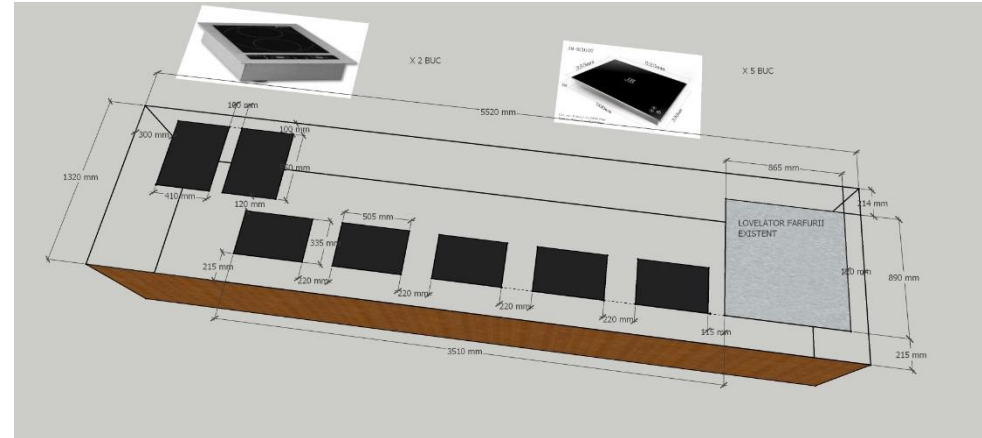

FotaIndustrial

BUFET / Buffet

Proiectam si executam pe comanda / we custom-made your buffet line

Modul cald inductie / induction warmer built-in pt GN1/1 si GN2/3

Modul cald inductie table-top cu rama din Corian/ induction warmer with Corian frame

Modul dispenser pentru farfurii / plate dispenser

Mese si vetrine reci built-in / built-in cold well and display

Modul rece static / static cold well

Modul rece ventilat / ventilated cold well

PRF VT

(1000) (1400) (2000)

Modul vitrine rece self-service / self-service cold display

Modul pentru gheata / ice mobile module

Suprafete reci si/sau calde din quartz / built-in hot and cold quartz surface

Dispensere de suc si apa / juice and water dispenser