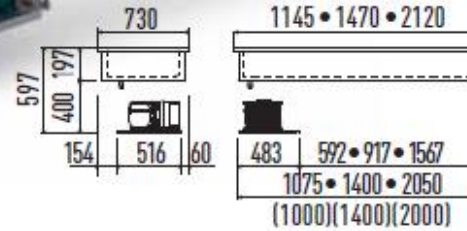

Modul dispenser pentru farfurii / plate dispenser

Mese si vetrine reci built-in / built-in cold well and display

Modul rece static / static cold well

Modul rece ventilat / ventilated cold well

PRF VT

(1000) (1400) (2000)