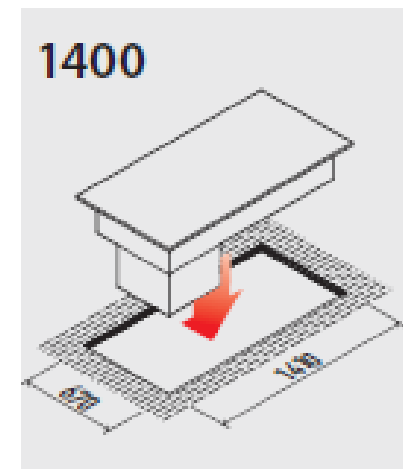

Modul dispenser pentru farfurii / plate dispenser

Mese si vetrine reci built-in / built-in cold well and display

Modul rece static / static cold well

Modul rece ventilat / ventilated cold well

PRF VT

(1000) (1400) (2000)