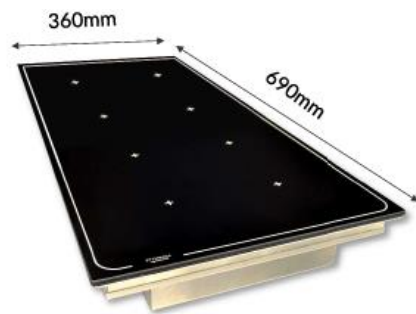

Modul inductie invizibila / invisible induction

Supiera built-in cu inductie / built-in soup kettle

Chafing-dish din portelan / porcelain chafing-dish

Plita built-in cu inductie pentru gatit /induction cooker

Modul dispenser pentru farfurii / plate dispenser

Mese si vetrine reci built-in / built-in cold well and display

Modul rece static / static cold well

Modul rece ventilat / ventilated cold well

PRF VT

(1000) (1400) (2000)

Modul vitrine rece self-service / self-service cold display

Modul pentru gheata / ice mobile module

Suprafete reci si/sau calde din quartz / built-in hot and cold quartz surface

Dispensere de suc si apa / juice and water dispenser