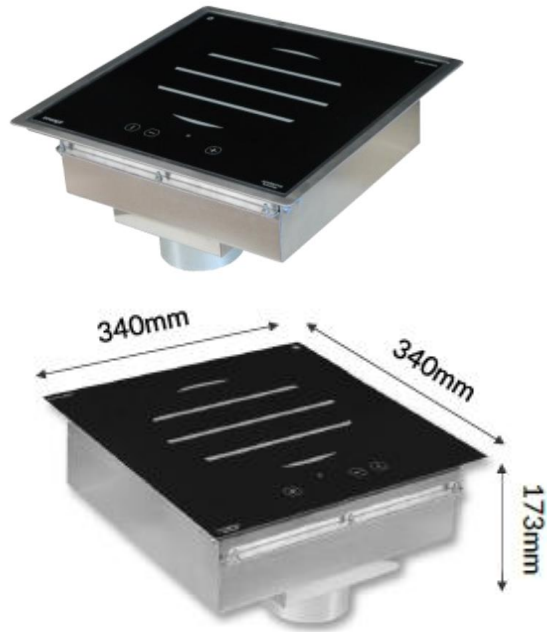

Modul inductie invizibila / invisible induction

Supiera built-in cu inductie / built-in soup kettle

Chafing-dish din portelan / porcelain chafing-dish

Plita built-in cu inductie pentru gatit /induction cooker

Modul dispenser pentru farfurii / plate dispenser

Mese si vetrine reci built-in / built-in cold well and display

Modul rece static / static cold well

Modul rece ventilat / ventilated cold well

PRF VT

(1000) (1400) (2000)

Modul vitrine rece self-service / self-service cold display

Modul pentru gheata / ice mobile module

Suprafete reci si/sau calde din quartz / built-in hot and cold quartz surface

Dispensere de suc si apa / juice and water dispenser