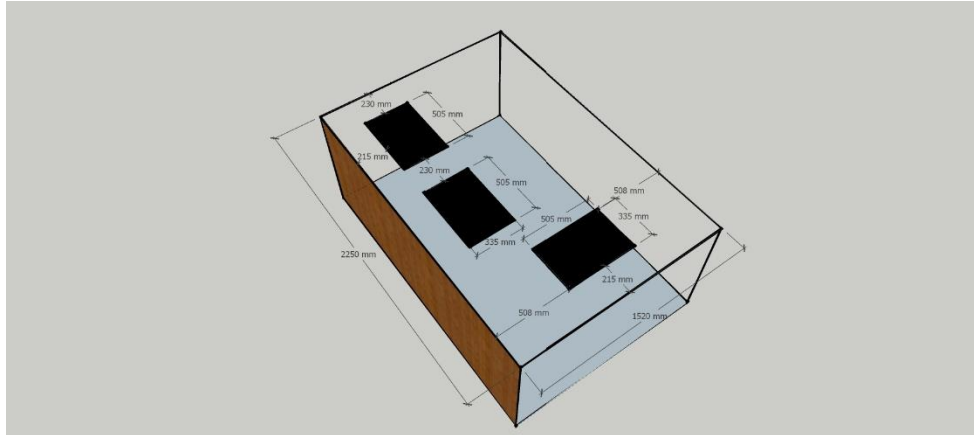

Proiectam si executam pe comanda / we custom-made your buffet line